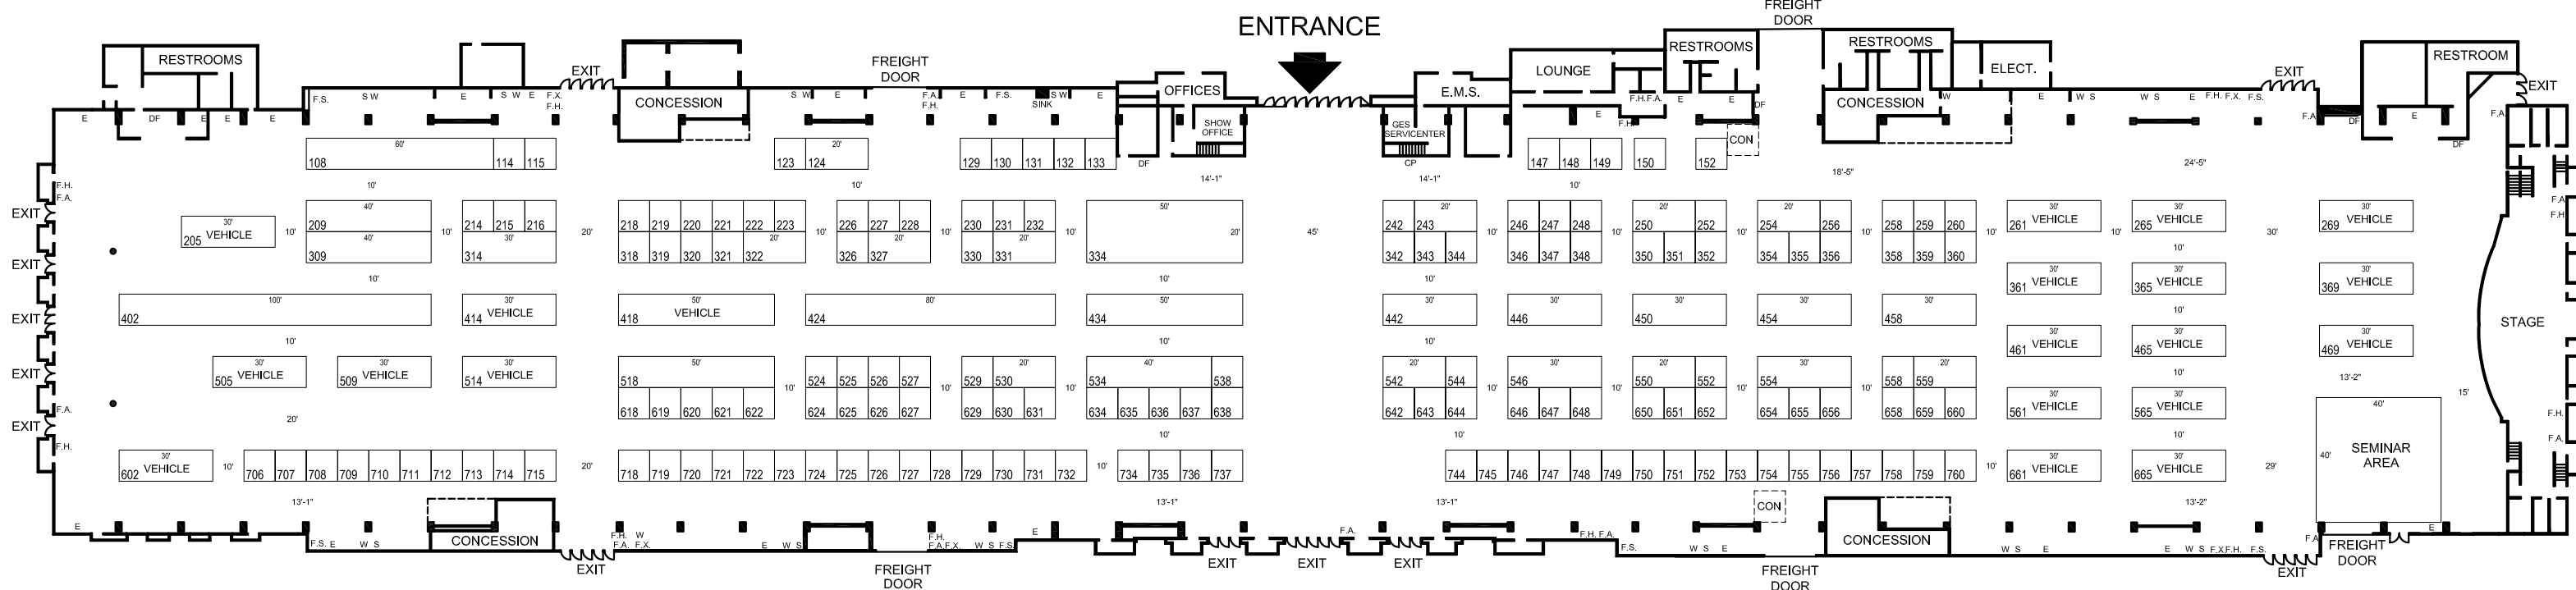

## October 16, 17, 2010 Fairplex in Pomona, CA

ALL BOOTHS 10'x10' UNLESS OTHERWISE NOTED.

### Booth Pricing

10 x 10 ...	\$850.	100 - 799 Sq. Ft.	\$8.50 sq. ft.
20 x 20 ...	\$3400.	800 - 1799 Sq. Ft.	\$7.00 sq. ft.
20 x 30 ...	\$5100.	1800 Sq. Ft. & up	\$6.00 sq. ft.

All space under 800 sq. ft. add \$200 for corner booth.  
(Excludes 20 x 20 and 20 x 30 booths)